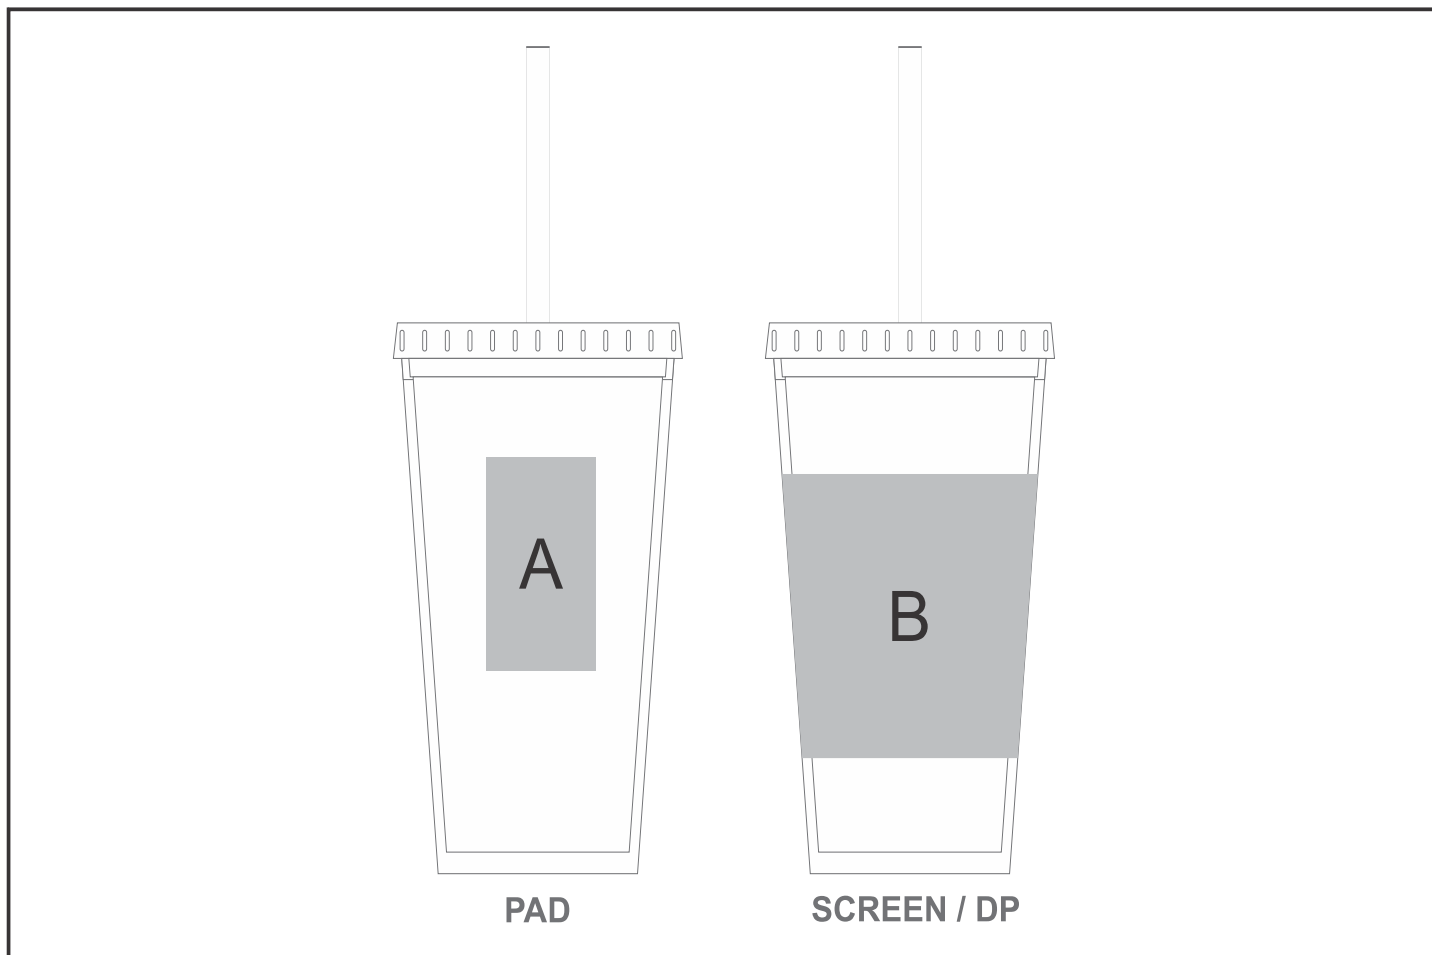

DR-AM-189-B

Malibu Tumbler & Twisty Straw Tumbler

Need to know:

- NB: Inclusive Branding is NOT applicable to Items marked as Reduced to Clear.

Branding Options:

Position	Branding Method (Branding Code)	No. of Colours	Dimension
A	Pad Printing (PB)	4 Colours	33mm wide x 60mm high

B	Screen Wrap (SW)	1 Colour	140mm wide x 70mm high
B	Digital Print Drinkware (DP-C)	Full Colour	100mm wide x 70mm high
B	Digital Print Drinkware (DP-D)	Full Colour	259mm wide x 90mm high